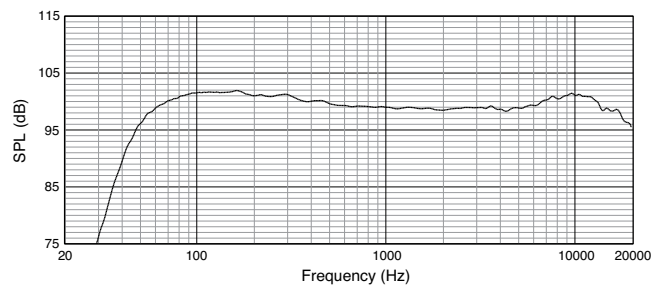

PRX835

15" Three-Way Powered Loudspeaker

IN THE BOX ■

- PRX835
- IEC Cable
- User's Guide

FREQUENCY RESPONSE ■

FREQUENCY RESPONSE (NORMAL)